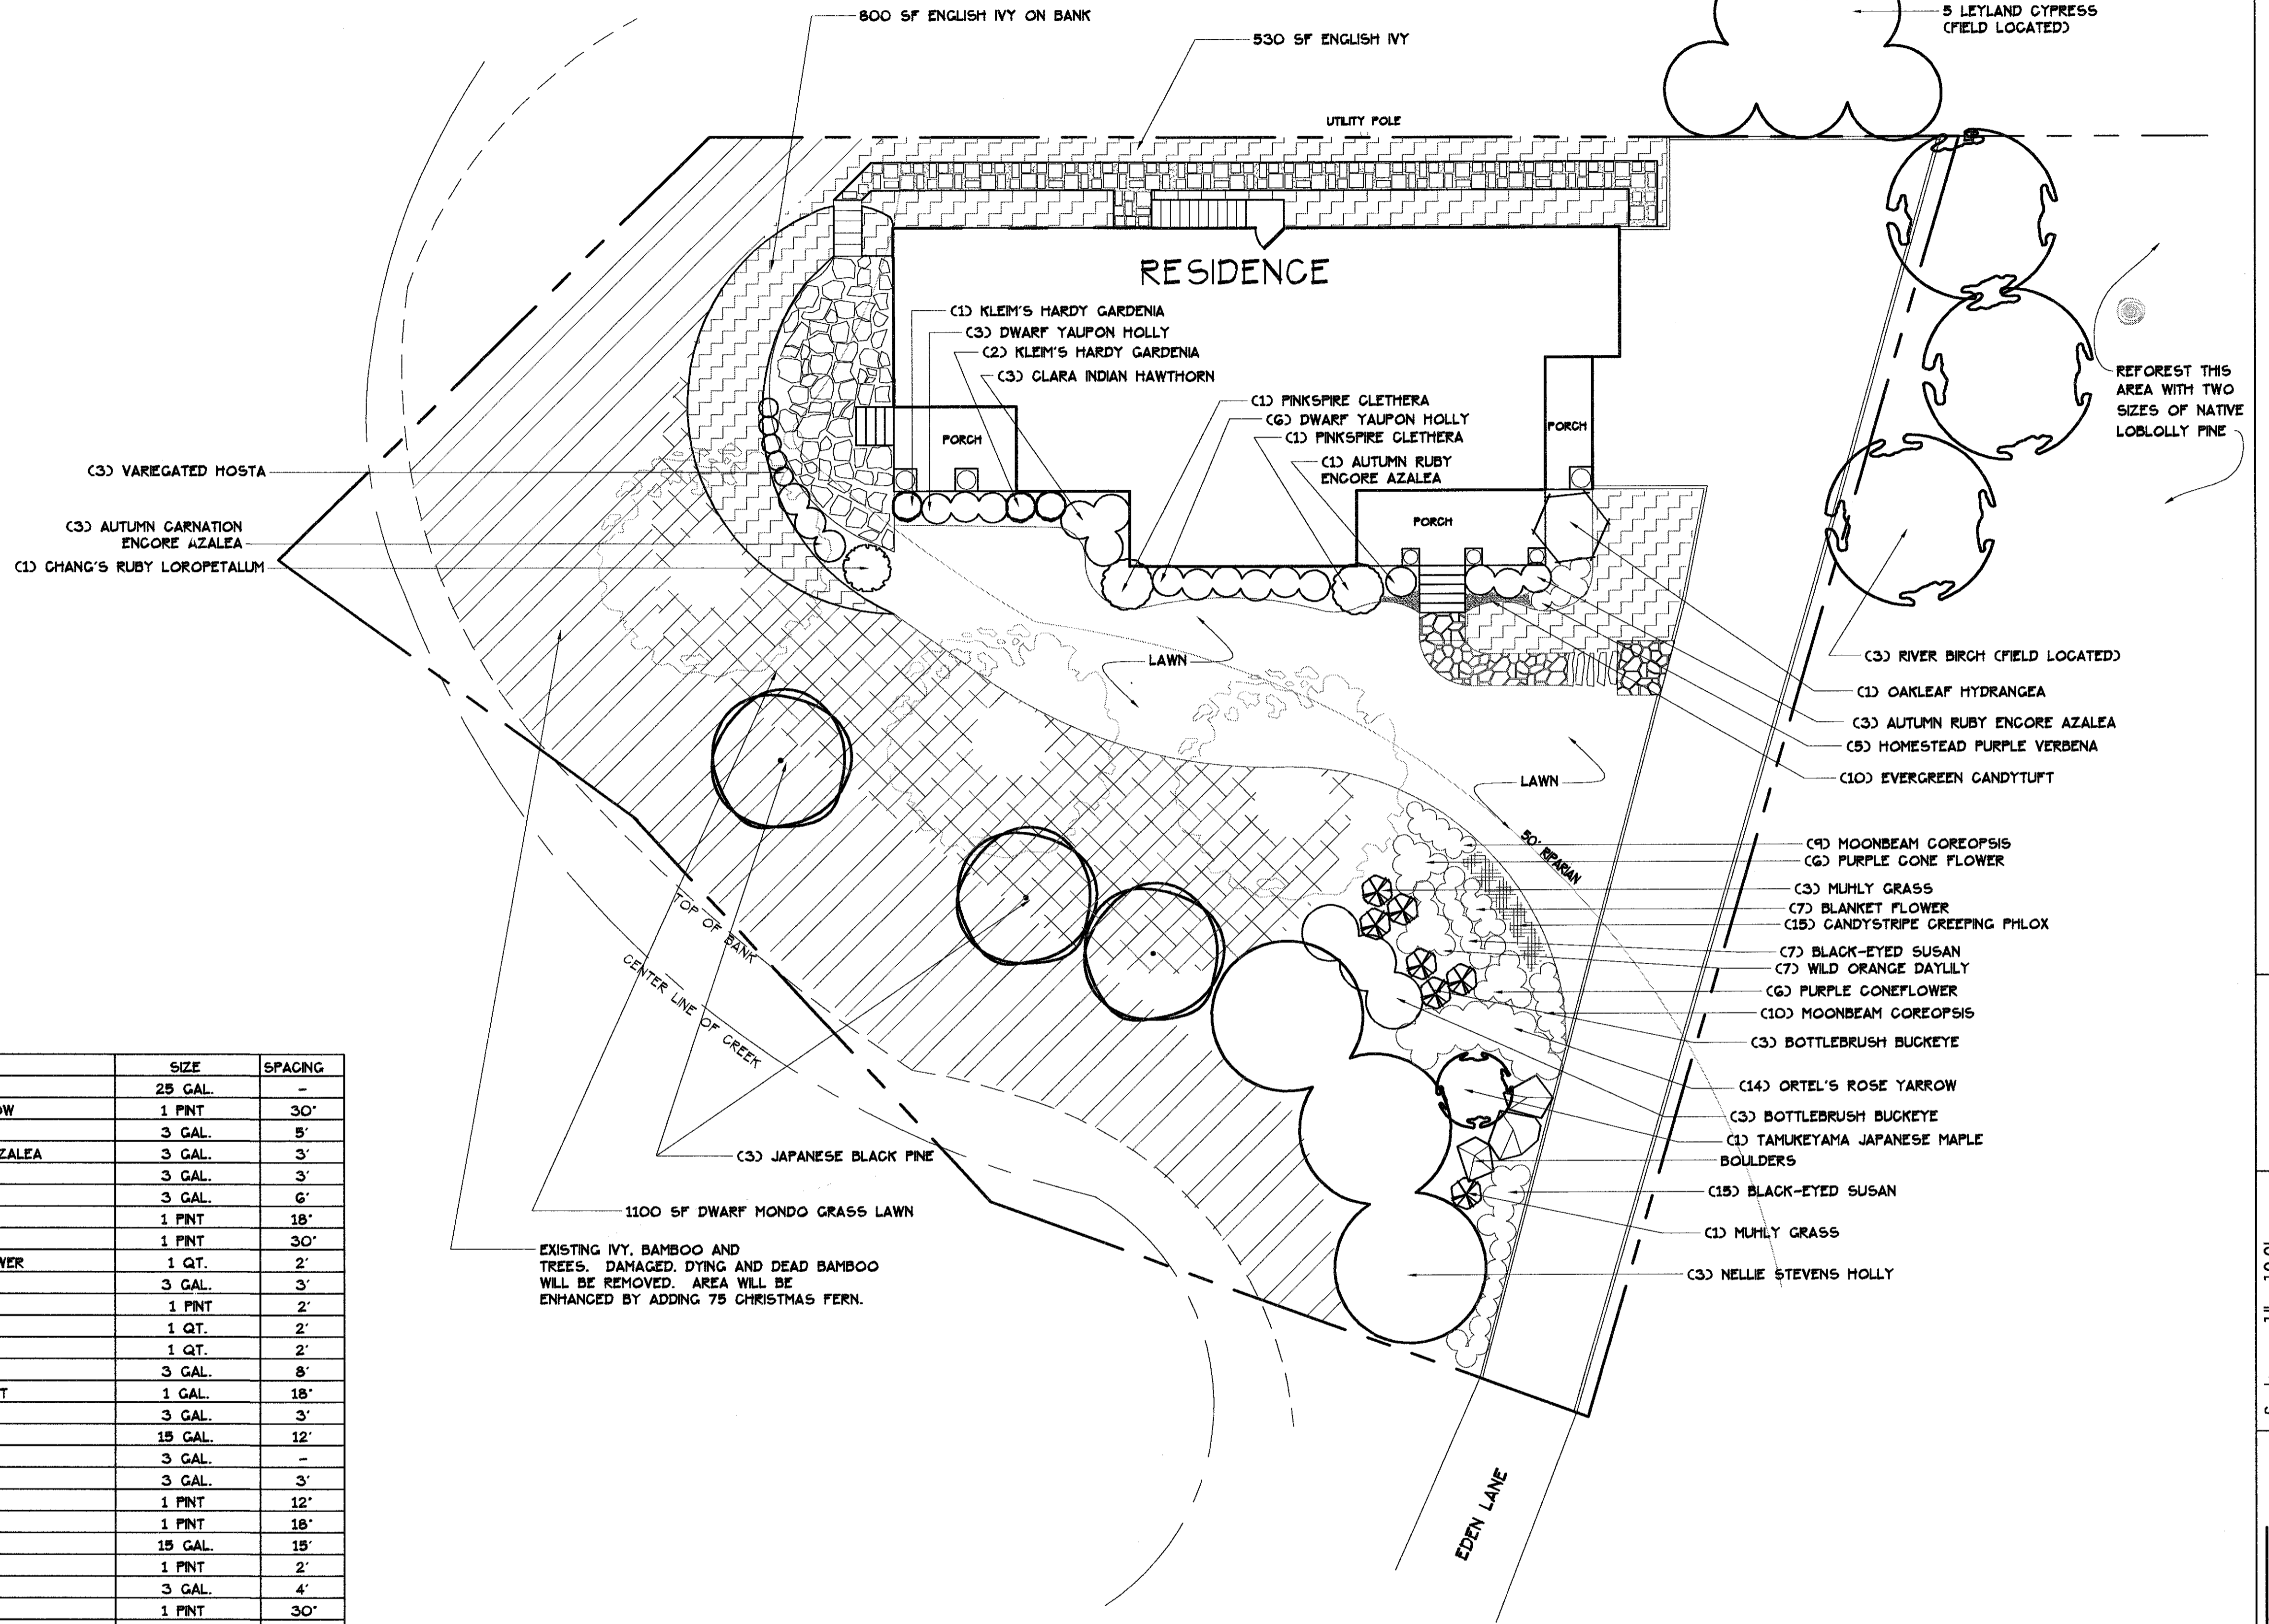

NOTES:
 - ALL PLANT SUBSTITUTIONS MUST HAVE PRIOR WRITTEN APPROVAL FROM HOMEOWNER/DESIGNER
 - ALL CHANGES TO HARDSCAPE PLANS MUST HAVE WRITTEN APPROVAL FROM DESIGNER

P1-1 PLANTING PLAN

SCALE: 1" = 10.0'

PROPERTY OF ERIC CUMMING

1422 EDEN LANE
 RALEIGH, NORTH CAROLINA

Scale: 1" = 10.0'
 Date: FEBRUARY 11, 2008
 Designed By: MSI
 Drawn By: MSI
 Revisions: 4/23/08
 Sheet: 1 of 1

EARTHLY DELIGHTS
 LANDSCAPE DESIGN
 RALEIGH, NORTH CAROLINA 919-264-7318